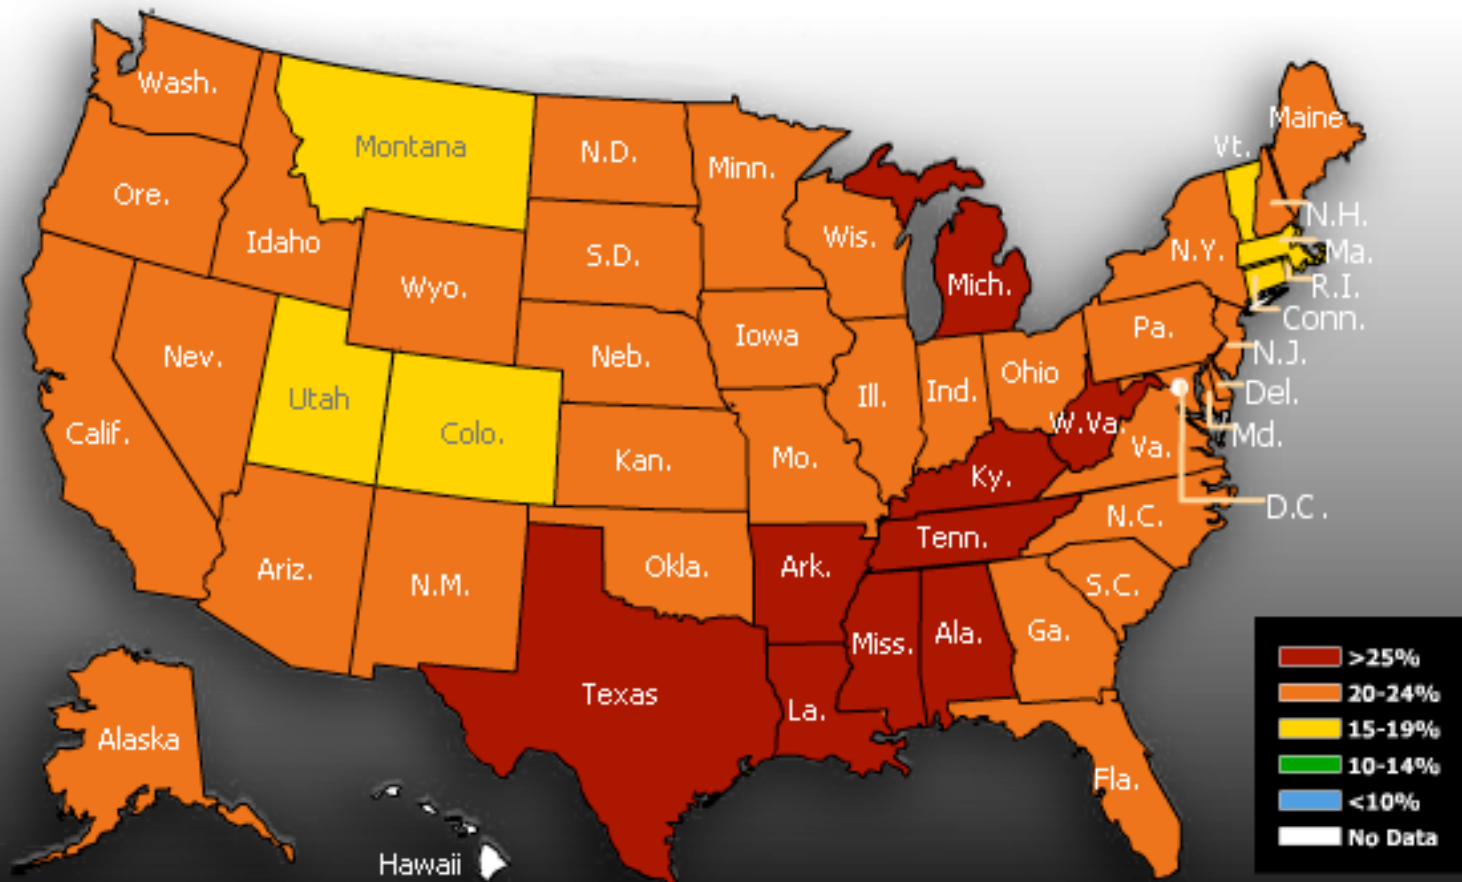

More than 65% of Americans are overweight to obese.

OBESITY in America

Source: <http://health.msn.com/reports/obesity/default.aspx>

(*BMI $\geq$ 30, or about 30 lbs overweight for a 5'4" person)